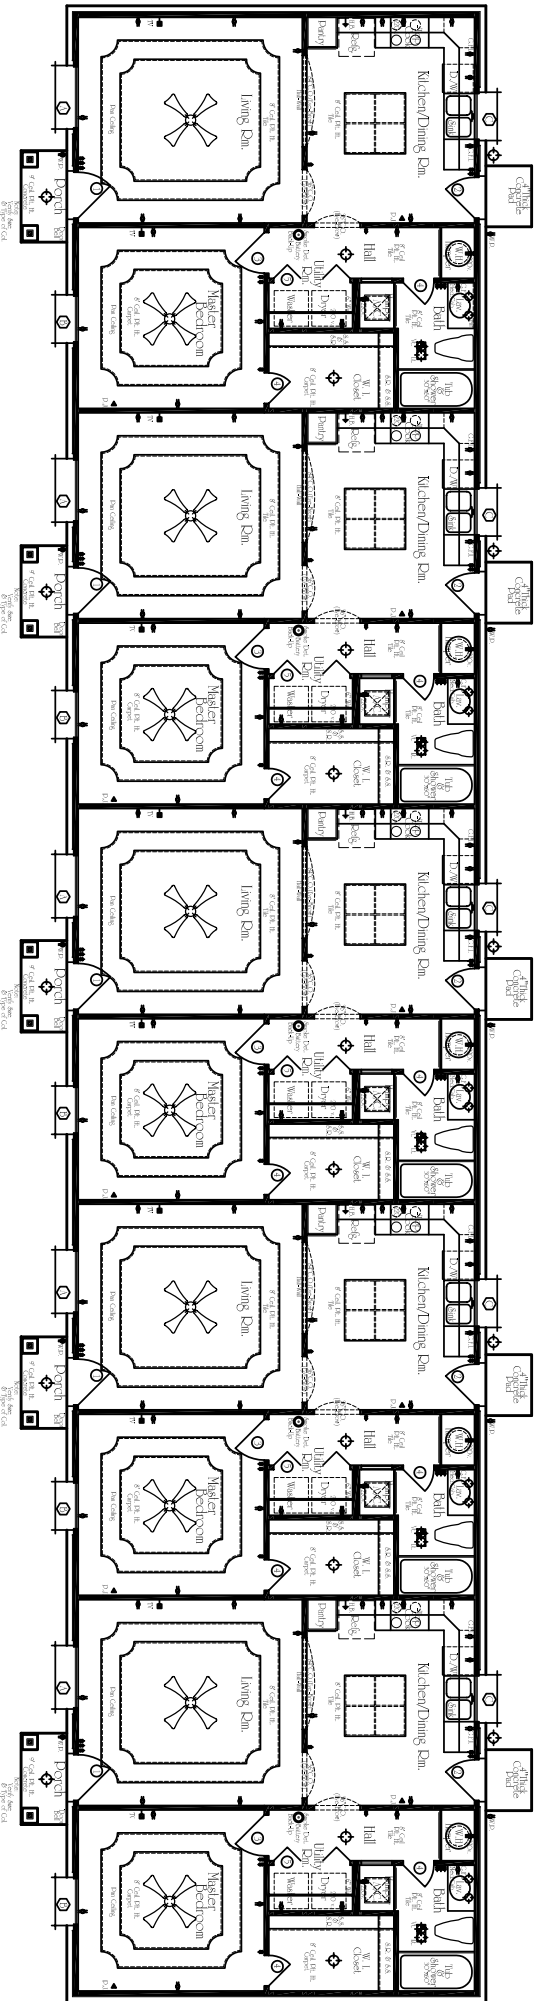

Areas	
Living Area	703.30'
Total Living	3673.30'
Dwelling Area	1800'
Total Dwelling	3600.00'
Total Area	3692.30'

Floor Plan Scale: 1/4" = 1'-0"